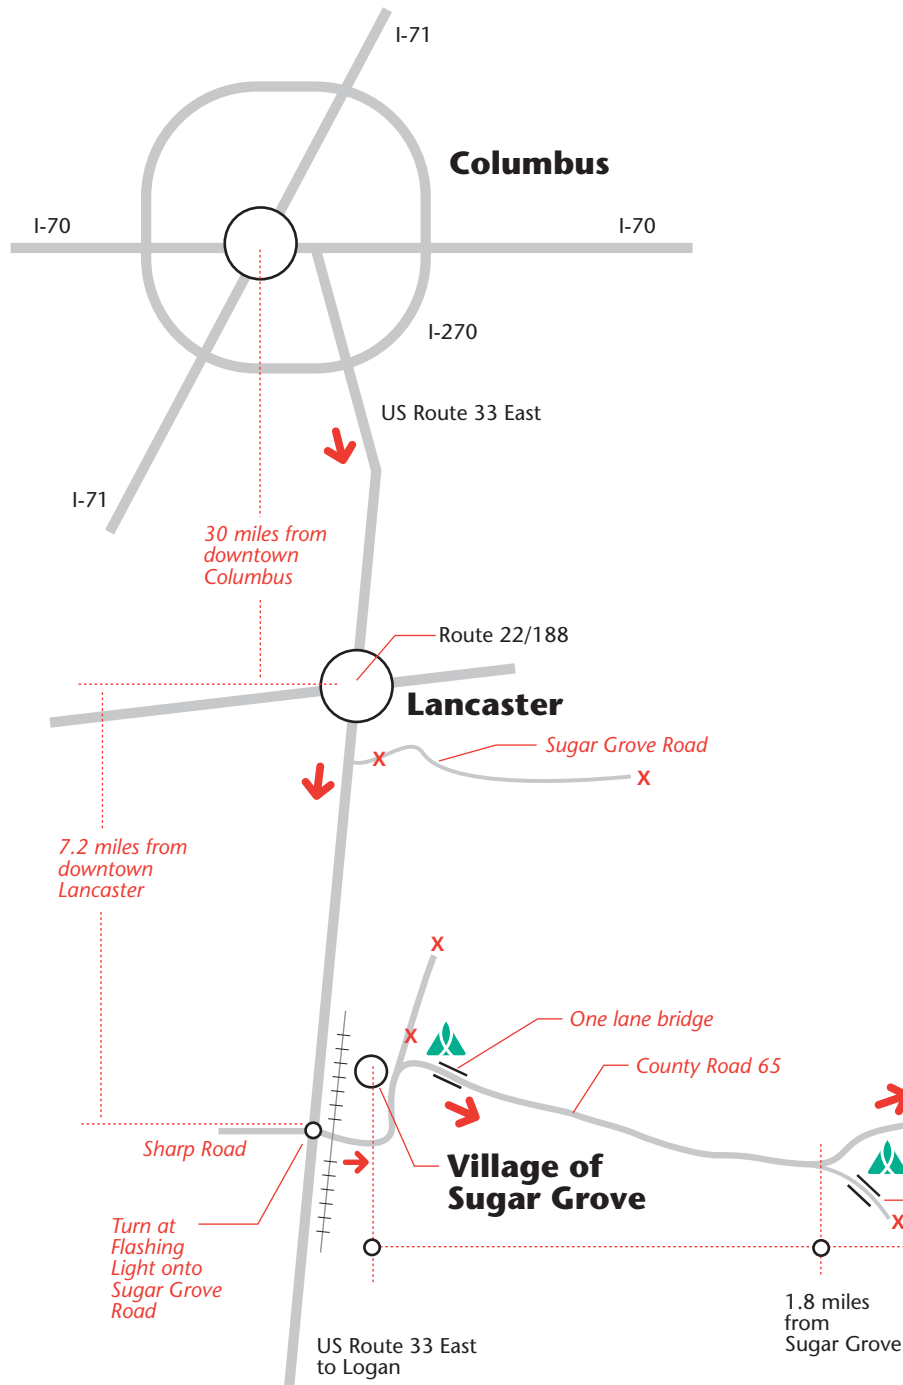

Route to Akita

Camp Akita
Tel 740 385.3827

29746 Logan-Hornsmill Road
Logan, Ohio 43138

Camp Akita
A Mission of First Community Church
Columbus, Ohio Tel 614 488.0681

Located 30 miles southeast of Columbus off US Route 33.

Travel **7 miles** from downtown Lancaster (Routes 33 & 22/188).

Turn left at the flashing lights on Rt. 33 to the village of **Sugar Grove**.

Travel 1/10 mile, turn **right** onto "**Fairfield County Road 65**" crossing the **metal bridge** and follow County Road 65 for **3 miles** to the **white church** at the top of the hill.

Follow the signs with the Akita symbol. 

Turn **right** at the **white church** onto Hurst-Hill Road.

Follow Logan Hornsmill Road for **2.7 miles** to Camp Akita main entrance.